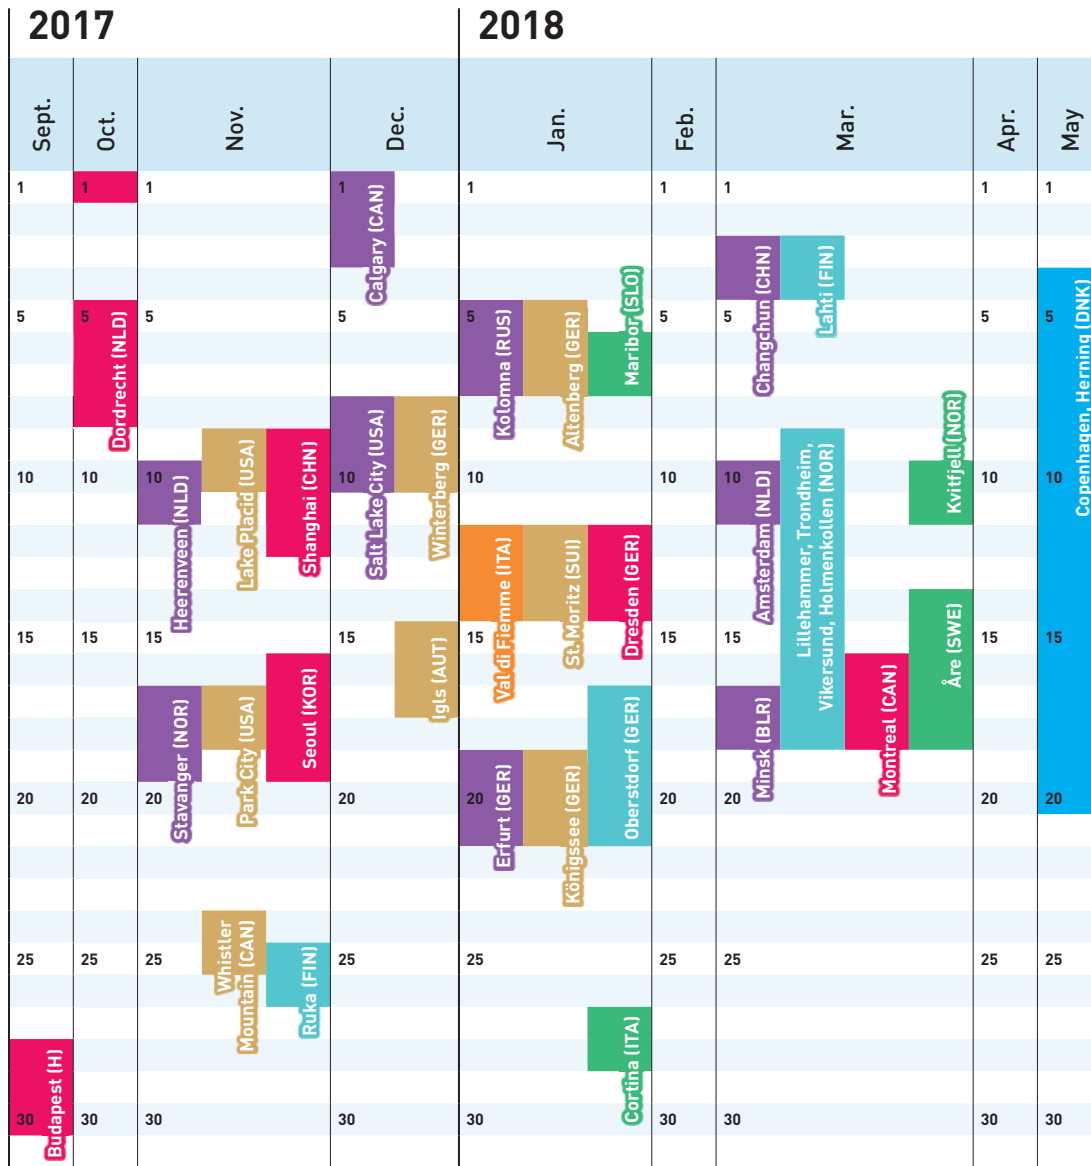

An overview of our involvement: The LIQUI MOLY sponsorship calendar

- FIS Nordic Combined World Cup
- BMW IBSF Bobsleigh & Skeleton World Cup
- AUDI FIS Alpine Skiing World Cup
- FIS Ski Jumping World Cup: RAW AIR + Ski Flying World Championships
- ISU Short Track World Cup + World Championships + European Championships
- ISU Speed Skating World Cup + World Championships + European Championships
- IIHF Ice Hockey World Championships